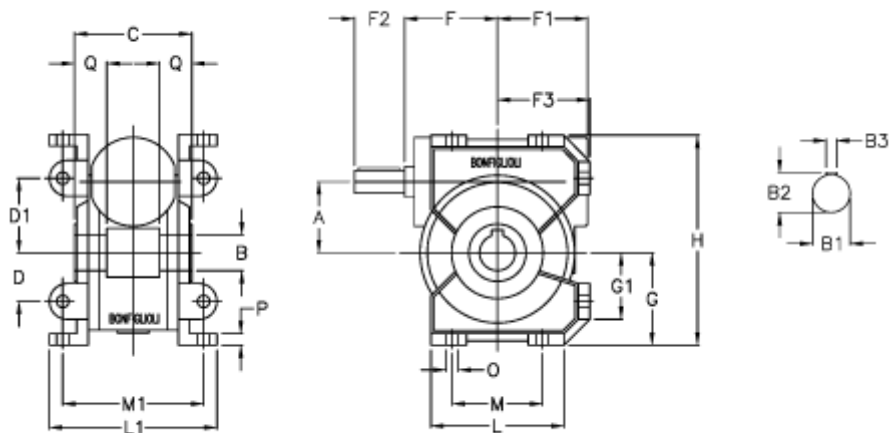

# Data Sheet

Article number: 3901030020000

Description: Worm gear with solid input shaft  
VF 30U-20-HS

## Measures

a = 30.0	Description = VF 30U-xx-HS	L = 75
B = 14	F = 50	L1 = 81
B1 = 9	F1 = 46	m = 50
B2 = 10.2	F2 = 20	M1 = 66.0
B3 = 3	F3 = 47.0	O = 6.5
C = 55	g = 47.0	P = 7
D = 28	G1 = 38.0	Q = 20.5
D1 = 35	H = 102.0	